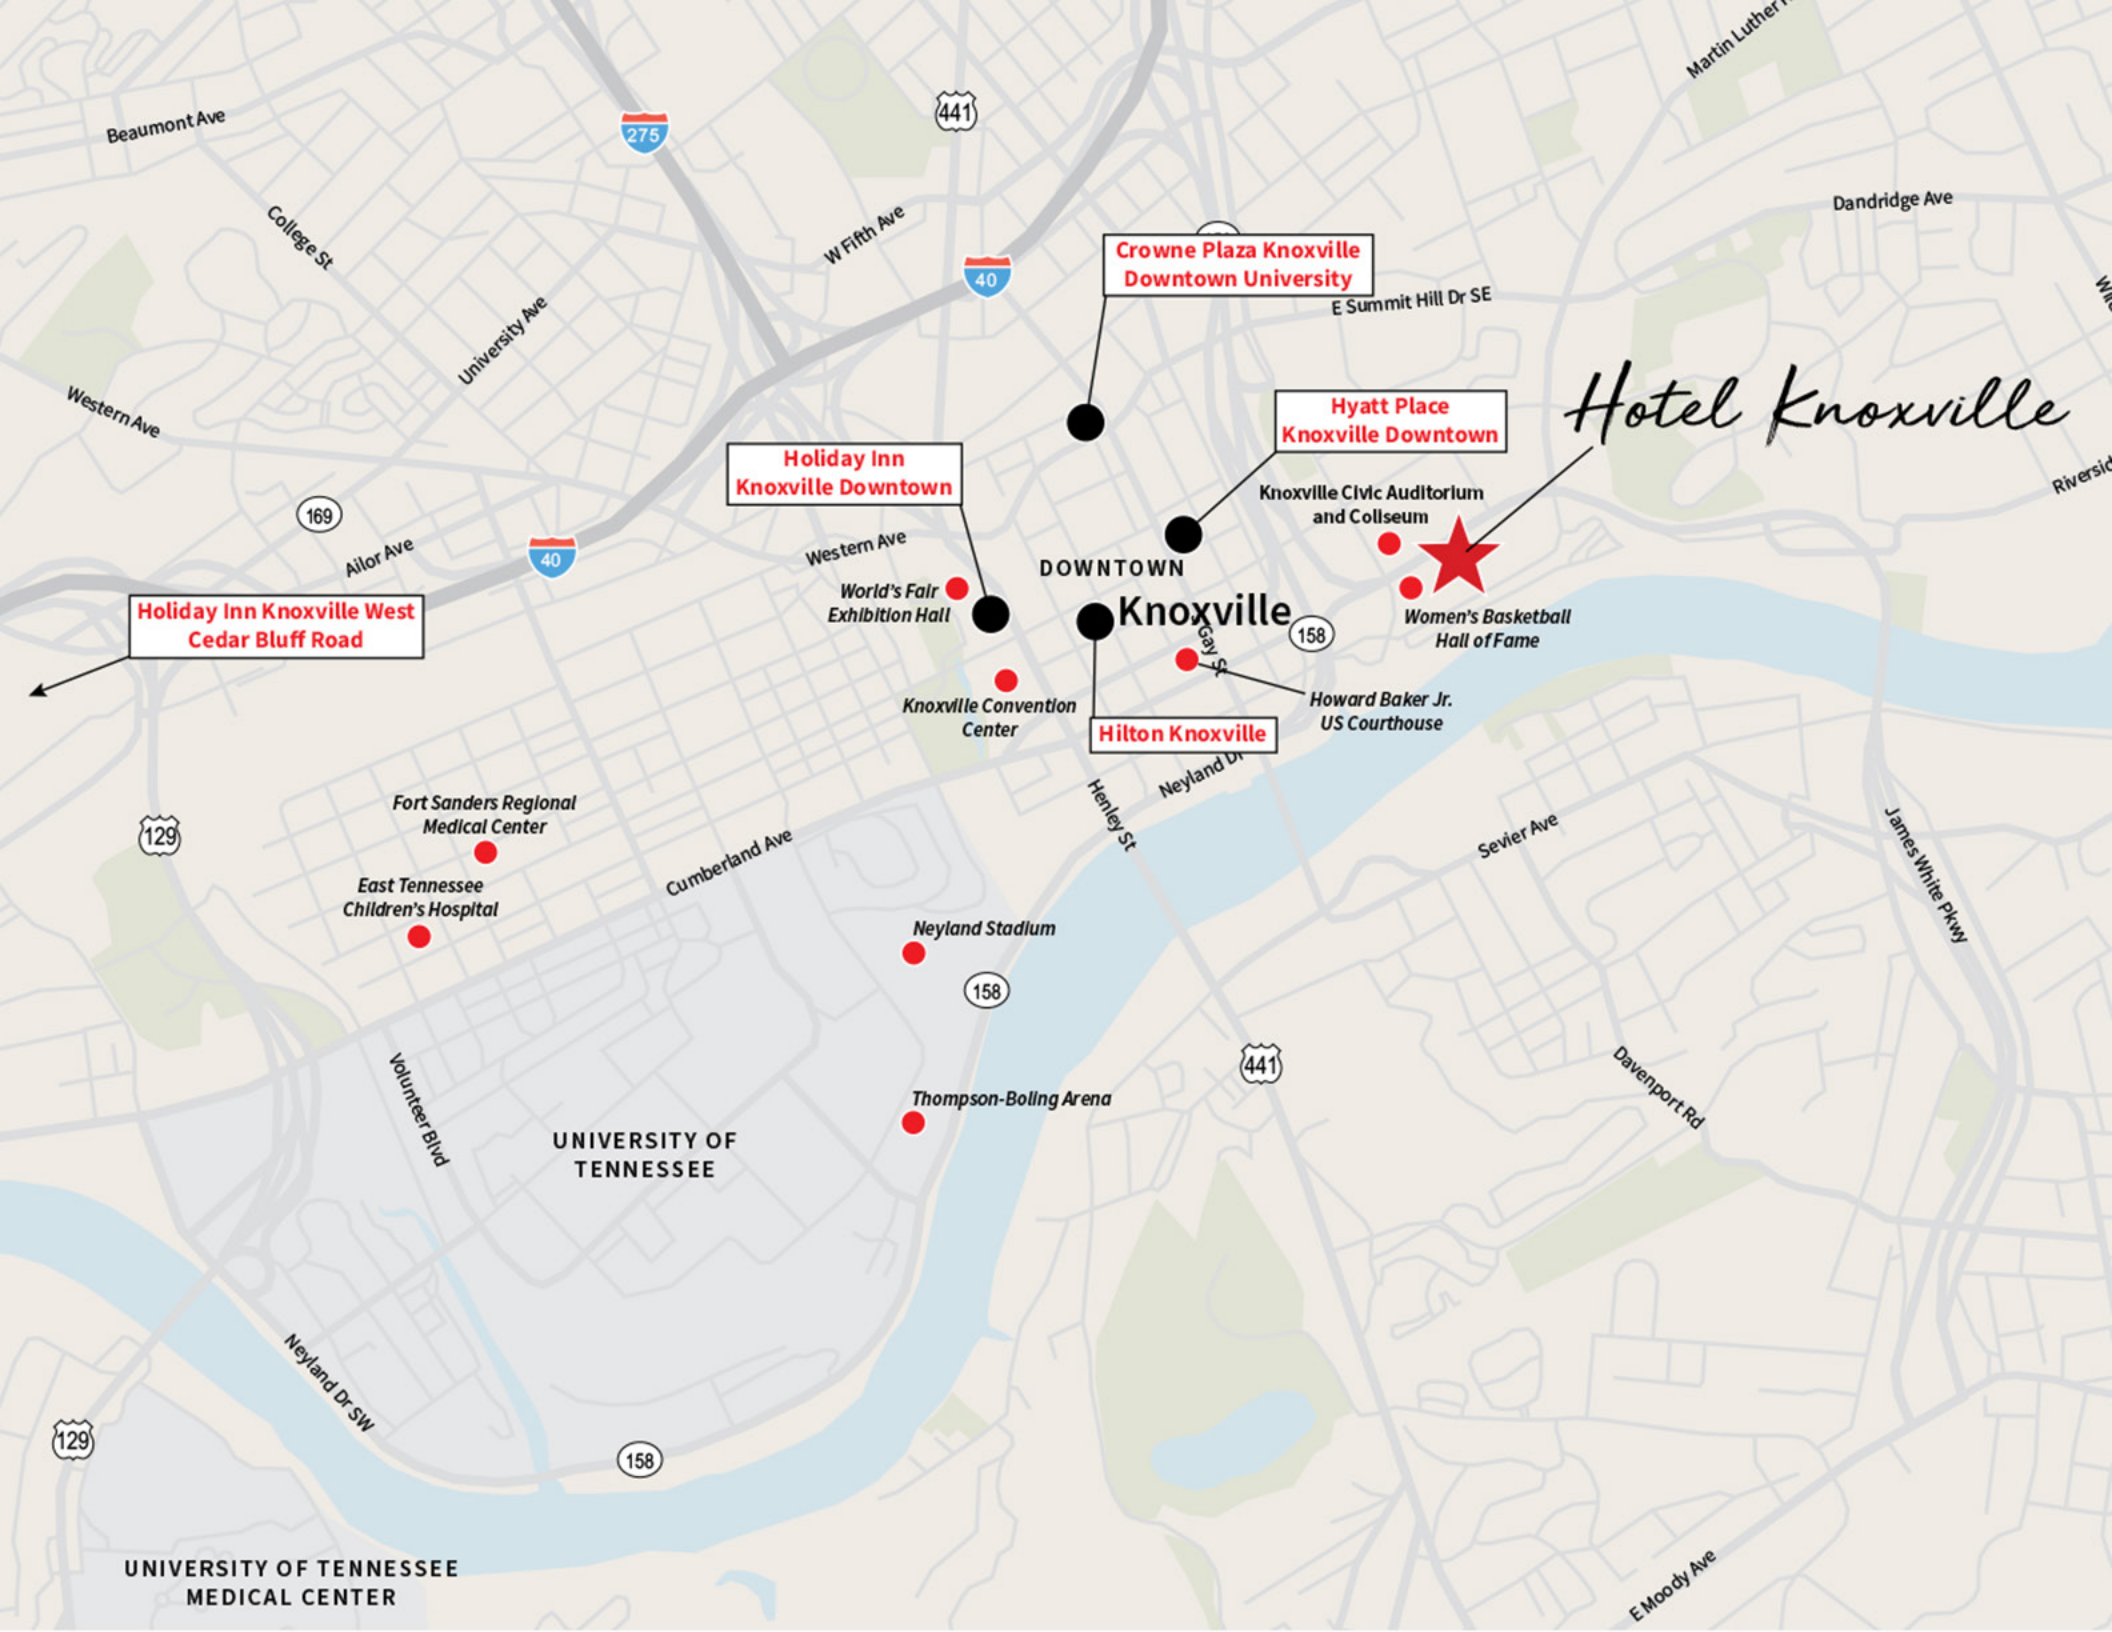

# INVESTMENT SUMMARY

Hampton Inn & Suites Columbia South

SpringHill Suites Columbia

Homewood Suites Baltimore Washington BWI Airport

Residence Inn Waldorf

**Crowne Plaza Knoxville  
Downtown University**

**Hyatt Place  
Knoxville Downtown**

**Holiday Inn  
Knoxville Downtown**

**Holiday Inn Knoxville West  
Cedar Bluff Road**

**Hilton Knoxville**

*Hotel Knoxville*

**Knoxville**

**DOWNTOWN**

**UNIVERSITY OF  
TENNESSEE**

**UNIVERSITY OF TENNESSEE  
MEDICAL CENTER**

Fort Sanders Regional  
Medical Center

East Tennessee  
Children's Hospital

World's Fair  
Exhibition Hall

Knoxville Convention  
Center

Neyland Stadium

Thompson-Bolling Arena

Knoxville Civic Auditorium  
and Coliseum

Sevier Ave

Davenport Rd

James White Pkwy

129

158

E Moody Ave

**COMPETITIVE SET**

- 1 DoubleTree Baltimore BWI Airport
- 2 Hyatt Place Baltimore Washington Airport
- 3 Residence Inn Baltimore Washington Airport
- 4 Holiday Inn Baltimore BWI Airport Area
- 5 Candlewood Suites Baltimore BWI Airport
- 6 Hilton Garden Inn Baltimore Washington Airport