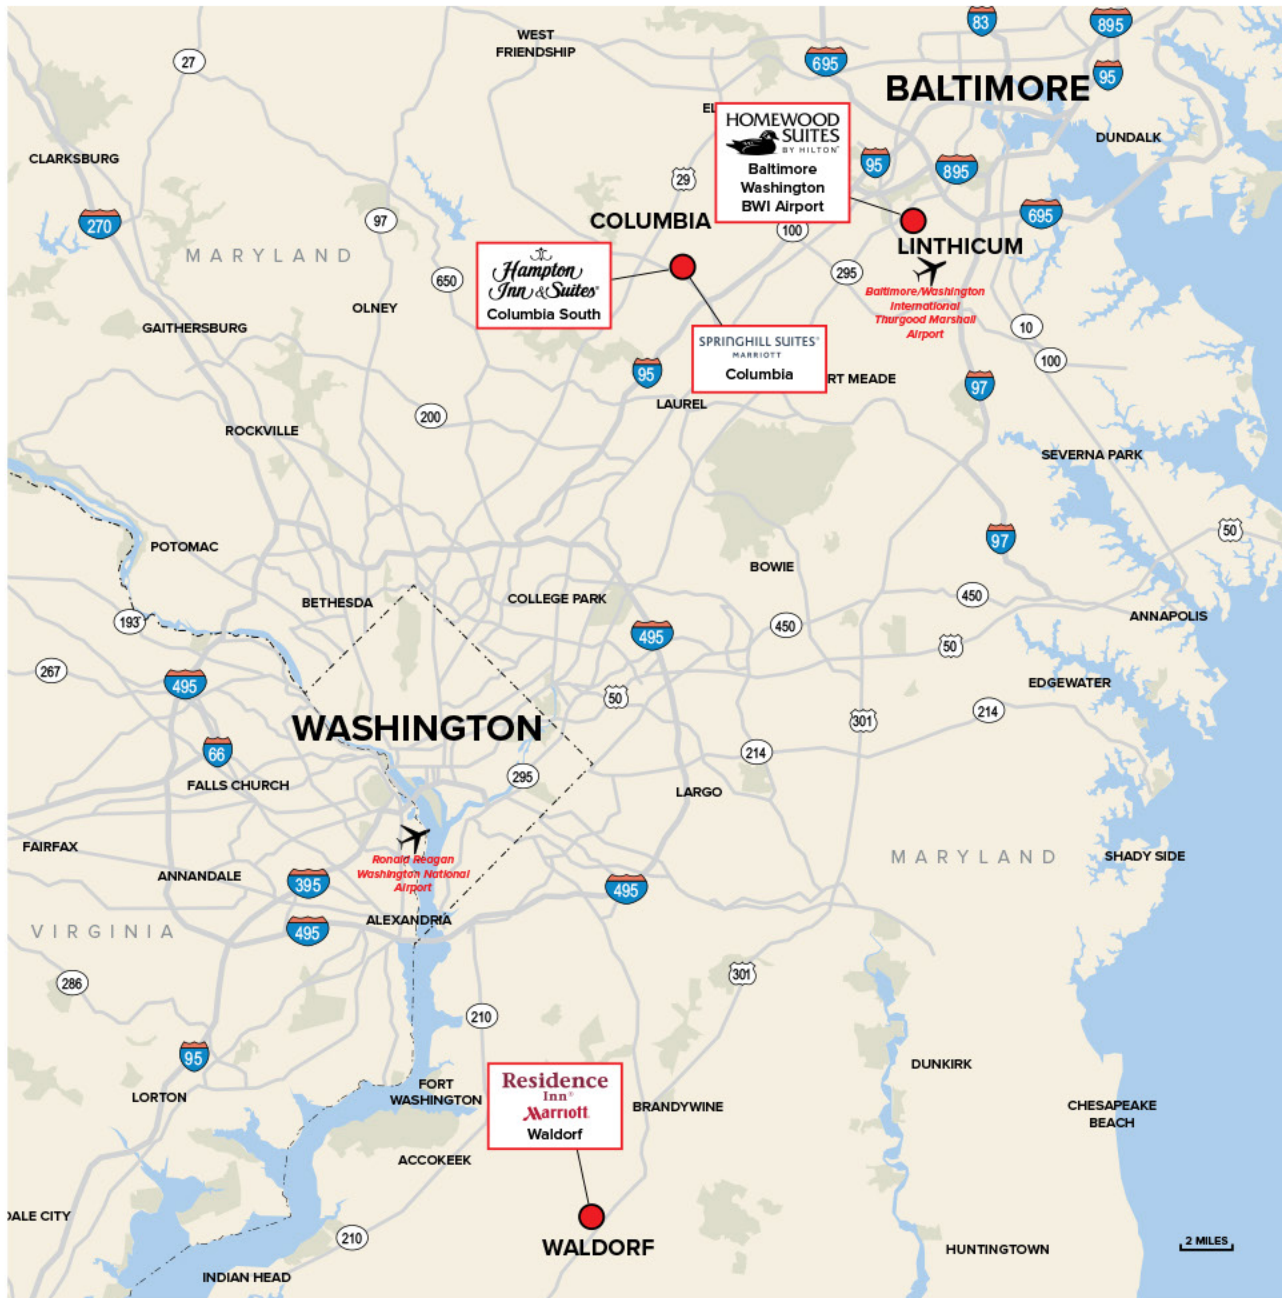

# INVESTMENT SUMMARY

Hampton Inn & Suites Columbia South

SpringHill Suites Columbia

Homewood Suites Baltimore Washington BWI Airport

Residence Inn Waldorf

**Crowne Plaza Knoxville  
Downtown University**

**Hyatt Place  
Knoxville Downtown**

**Holiday Inn  
Knoxville Downtown**

**Holiday Inn Knoxville West  
Cedar Bluff Road**

**Hilton Knoxville**

*Hotel Knoxville*

**Knoxville**

**DOWNTOWN**

**UNIVERSITY OF  
TENNESSEE**

**UNIVERSITY OF TENNESSEE  
MEDICAL CENTER**

Fort Sanders Regional  
Medical Center

East Tennessee  
Children's Hospital

World's Fair  
Exhibition Hall

Knoxville Convention  
Center

Neyland Stadium

Thompson-Bolling Arena

Knoxville Civic Auditorium  
and Coliseum

Sevier Ave

Davenport Rd

James White Pkwy

129

158

E Moody Ave

**COMPETITIVE SET**

- 1 DoubleTree Baltimore BWI Airport
- 2 Hyatt Place Baltimore Washington Airport
- 3 Residence Inn Baltimore Washington Airport
- 4 Holiday Inn Baltimore BWI Airport Area
- 5 Candlewood Suites Baltimore BWI Airport
- 6 Hilton Garden Inn Baltimore Washington Airport